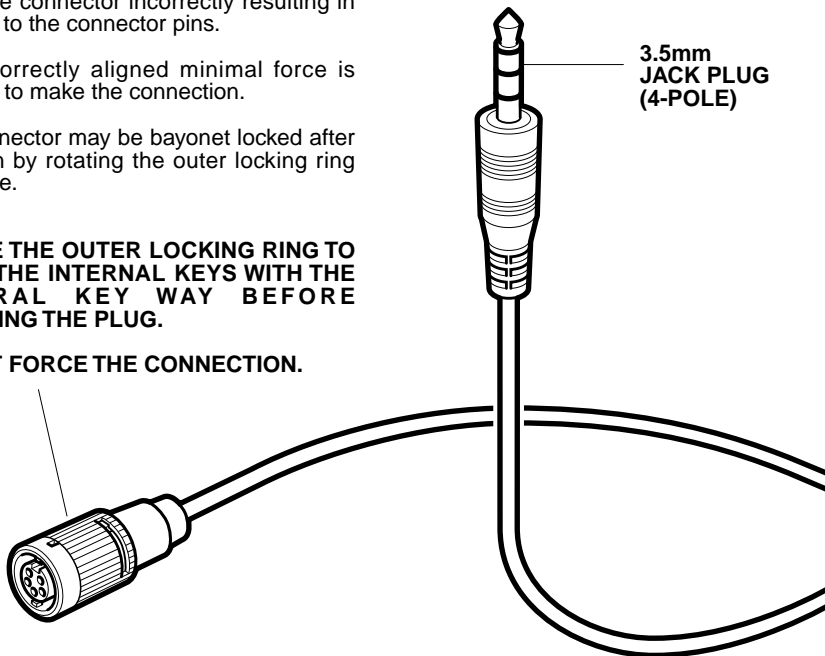

WARNING:

By exerting excessive force it is possible to insert the connector incorrectly resulting in damage to the connector pins.

When correctly aligned minimal force is required to make the connection.

The connector may be bayonet locked after insertion by rotating the outer locking ring clockwise.

ROTATE THE OUTER LOCKING RING TO ALIGN THE INTERNAL KEYS WITH THE CENTRAL KEY WAY BEFORE INSERTING THE PLUG.

DO NOT FORCE THE CONNECTION.

NOTE:

The iPhone Lead can be used with an Audio Adapter, Radio Adapter, Radio Interface or Radio Splitter.

The iPhone Mobile Telephone Lead may not work with some Lynx products manufactured before 2011.