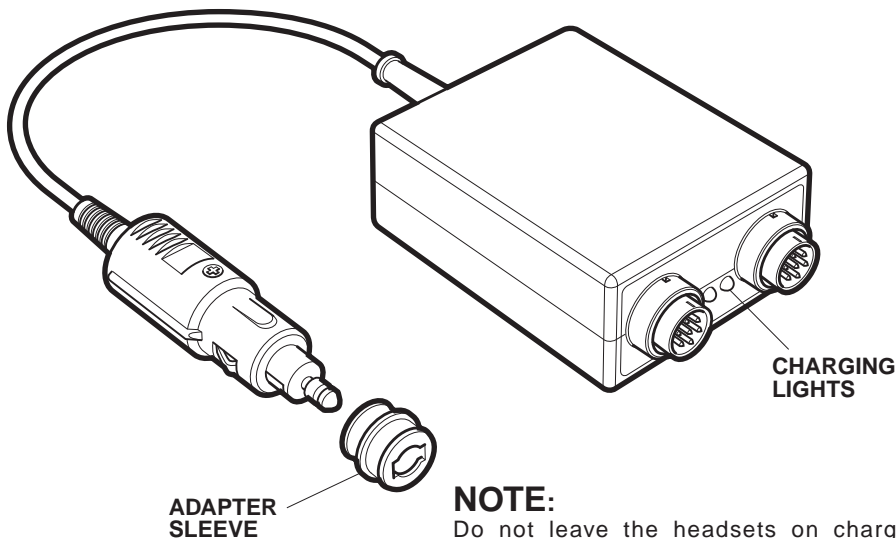

The connector is also supplied with an adapter sleeve which may be removed to allow connection to ISO 4165 automotive power sockets.

WARNING:

This charger is designed specifically for use with headsets manufactured by Lynx Avionics; do not use with other makes and models of equipment.

Charging lights are provided on the front of the charger which indicate when a headset is connected and charging.

The charging lights only confirm that the charger is working and do not indicate when the headset is fully charged.